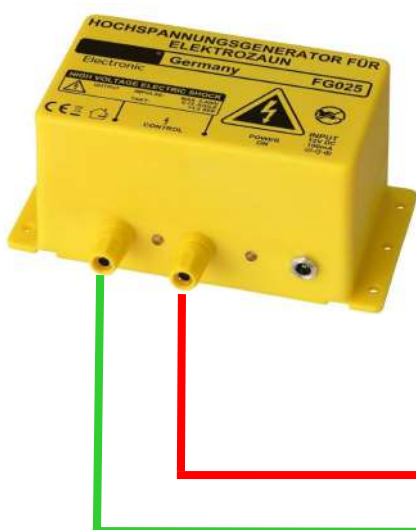

Critter Barrier

> Mice
> Snails

> Rats

Critter Barrier Mice, Rats and Snails

Electric Barrier

Stops mice and rats from entering your properties, easy mounted electric mats stops them effectively. Suitable for up to dog sized animals.

1 km

5 km

Easy mounting

1. Low building height
2. For barriers up to 1 km
3. Easy installation
4. Stainless steel conductors
5. Uses minimal power
6. Ideal for use with pets
7. Integrated lightning protection