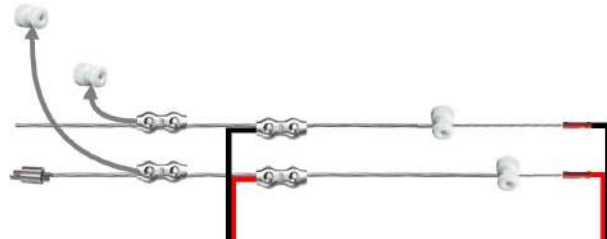

Critter Barrier

> Mice
> Snails

> Rats

Critter Barrier Mice, Rats and Snails

Electric Barrier

Stops mice and rats from entering your properties, easy mounted electric mats stops them effectively. Suitable for up to dog sized animals.

1 km

5 km

Easy mounting

1. Low building height
2. For barriers up to 1 km
3. Easy installation
4. Stainless steel conductors
5. Uses minimal power
6. Ideal for use with pets
7. Integrated lightning protection