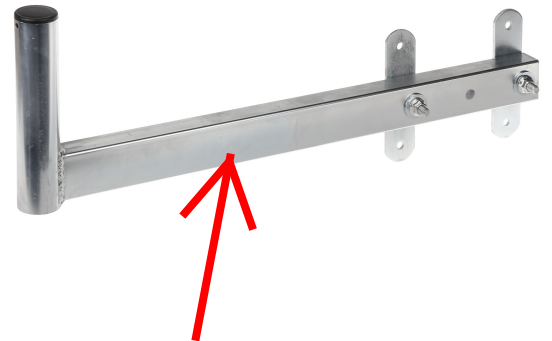

BirdLaser

Brackets

Pole bracket for cabinets

Wall/Pole brackets

Top plate

Wall bracket
38x510mm

Side wall bracket
43x638mm

Addition for pole mounting
45-150mm

Magnetic bracket for
cabinets

Stand-off brackets

38-57cm
68-90cm

Top plate

25cm
65cm

9cm
15cm

25-45cm

Ballast frame

Ballast frame 110x110 cm

Height 1,5 meter (2 meter extension)

60mm pipe

Can be extended to 3 meter (50mm)

Mast adjustment in two direction +/- 5°

8 ea. 50x50x7cm Concrete slabs comes in addition

Ground pole

1 meter

Stainless steel Marine bracket

Solar panel bracket for ballast frame

300W standard

0-90° Adjustable

Ground screws

Ground assy

Extension
Ø60x1500/2000mm