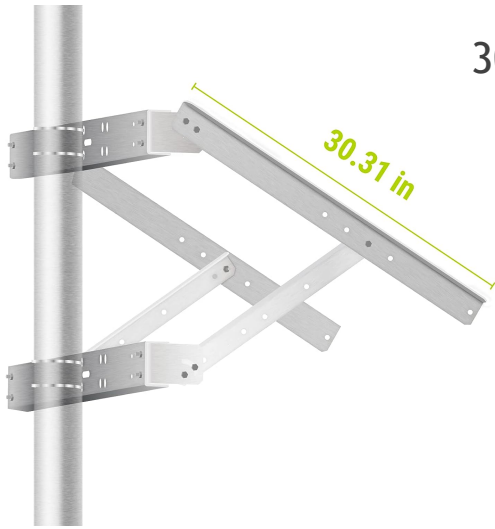

BirdLaser

Brackets

Pole bracket for cabinets

Wall/Pole brackets

Top plate

Wall bracket
38x510mm

Side wall bracket
43x638mm

Addition for pole mounting
45-150mm

Magnetic bracket for
cabinets

Stand-off brackets

38-57cm
68-90cm

Top plate

25cm
65cm

9cm
15cm

25-45cm

Ballast frame

Ballast frame 110x110 cm

Height 1,5 meter (2 meter extension)

60mm pipe

Can be extended to 3 meter (50mm)

Mast adjustment in two direction +/- 5°

8 ea. 50x50x7cm Concrete slabs comes in addition

Ground pole

1 meter

Stainless steel Marine bracket

Solar panel bracket for ballast frame

300W standard

0-90° Adjustable

Ground screws

Ground assy

Extension
Ø60x1500/2000mm