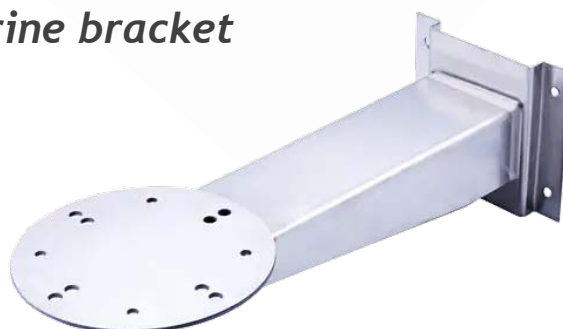

Ballast frame 110x110 cm

Height 1,5 meter (2 meter extension)

60mm pipe

Can be extended to 3 meter (50mm)

Mast adjustment in two direction +/- 5°

8 ea. 50x50x7cm Concrete slabs comes in addition

Ground pole

1 meter

Stainless steel Marine bracket

Solar panel bracket for ballast frame

300W standard

0-90° Adjustable

Ground screws

Ground assy

Extension
Ø60x1500/2000mm