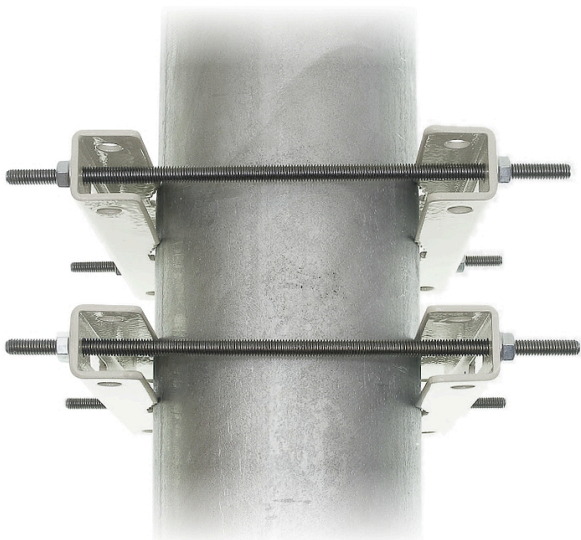

BirdLaser

Brackets

Pole bracket for cabinets

Wall/Pole brackets

Top plate

Wall bracket
38x510mm

Side wall bracket
43x638mm

Addition for pole mounting
45-150mm

Magnetic bracket for
cabinets

Stand-off brackets

38-57cm
68-90cm

Top plate

25cm
65cm

9cm
15cm

25-45cm

Ballast frame

Ballast frame 110x110 cm

Height 1,5 meter (2 meter extension)

60mm pipe

Can be extended to 3 meter (50mm)

Mast adjustment in two direction +/- 5°

8 ea. 50x50x7cm Concrete slabs comes in addition

Ground pole

1 meter

Stainless steel Marine bracket

Solar panel bracket for ballast frame

300W standard

0-90° Adjustable

Ground screws

Ground assy

Extension
Ø60x1500/2000mm