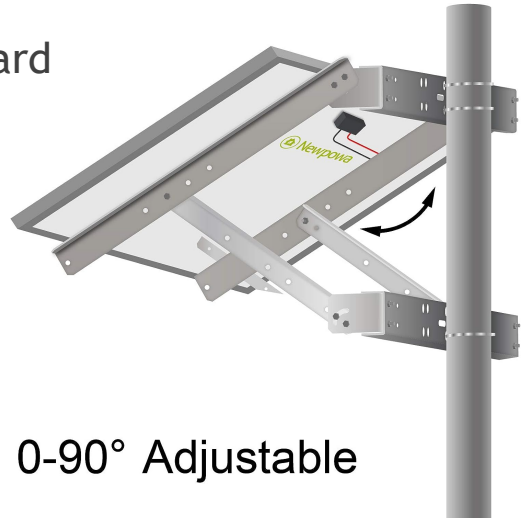

Ballast frame 110x110 cm

Height 1,5 meter (2 meter extension)

60mm pipe

Can be extended to 3 meter (50mm)

Mast adjustment in two direction +/- 5°

8 ea. 50x50x7cm Concrete slabs comes in addition

Ground pole

1 meter

Stainless steel Marine bracket

Solar panel bracket for ballast frame

300W standard

0-90° Adjustable

Ground screws

Ground assy

Extension
Ø60x1500/2000mm